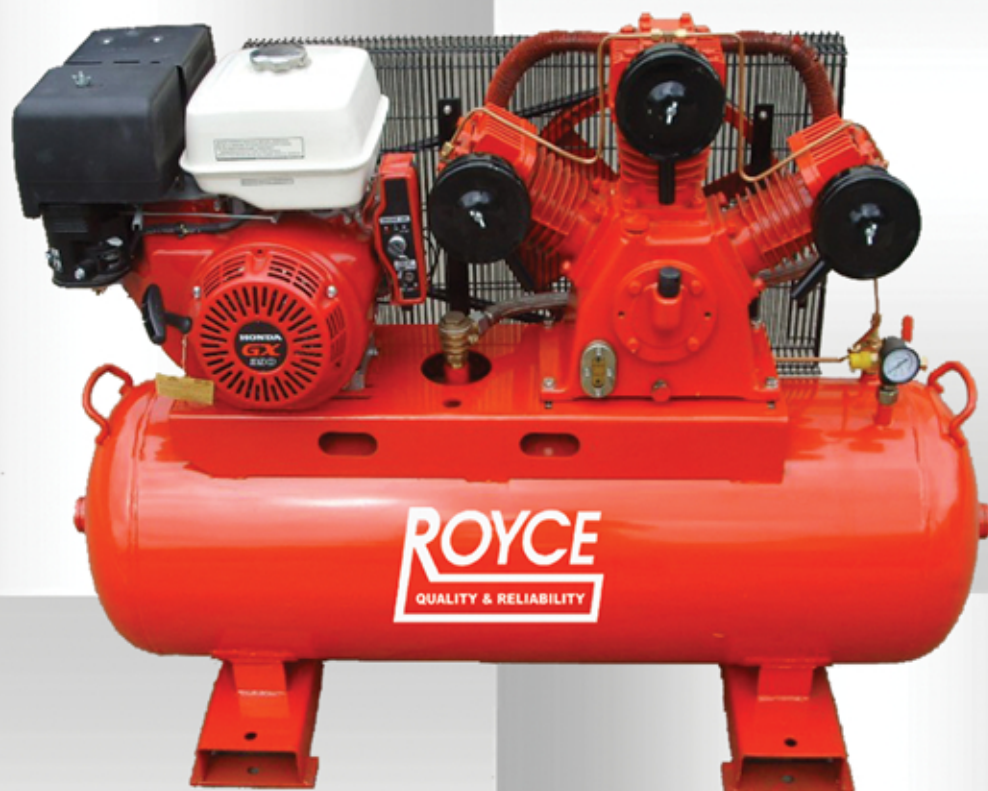

Royce

Industrial Strength
Air Compressors

ROYCE
CONTRACTOR
PETROL MODELS

RC37PH

- 3 Cylinder Single Stage Full Cast Iron Pump;
- Piston Displacement 942 l/min (35cfm);
- 142psi Maximum Pressure;
- 13hp Honda Petrol Motor;
- Electric & Manual Start (Battery not included);
- 160 litre Air Receiver.